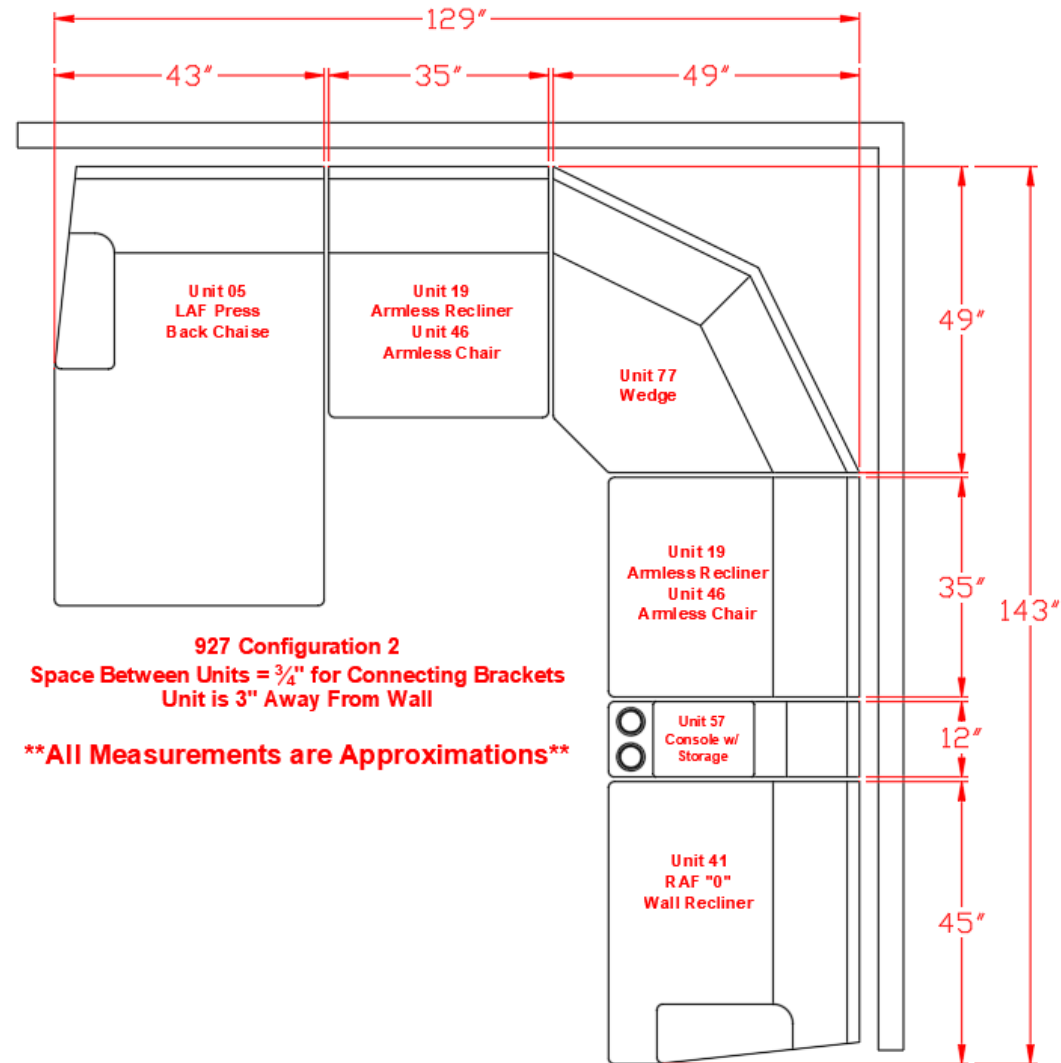

# 927 SECTIONAL DIMENSIONS 6 PIECE CONFIGURATION

927 Configuration 1  
Space Between Units =  $\frac{3}{4}$ " for Connecting Brackets  
Unit is 3" Away From Wall

**\*\*All Measurements are Approximations\*\***

# 927 SECTIONAL DIMENSIONS 6 PIECE CONFIGURATION

927 Configuration 2  
Space Between Units =  $\frac{3}{4}$ " for Connecting Brackets  
Unit is 3" Away From Wall

**\*\*All Measurements are Approximations\*\***