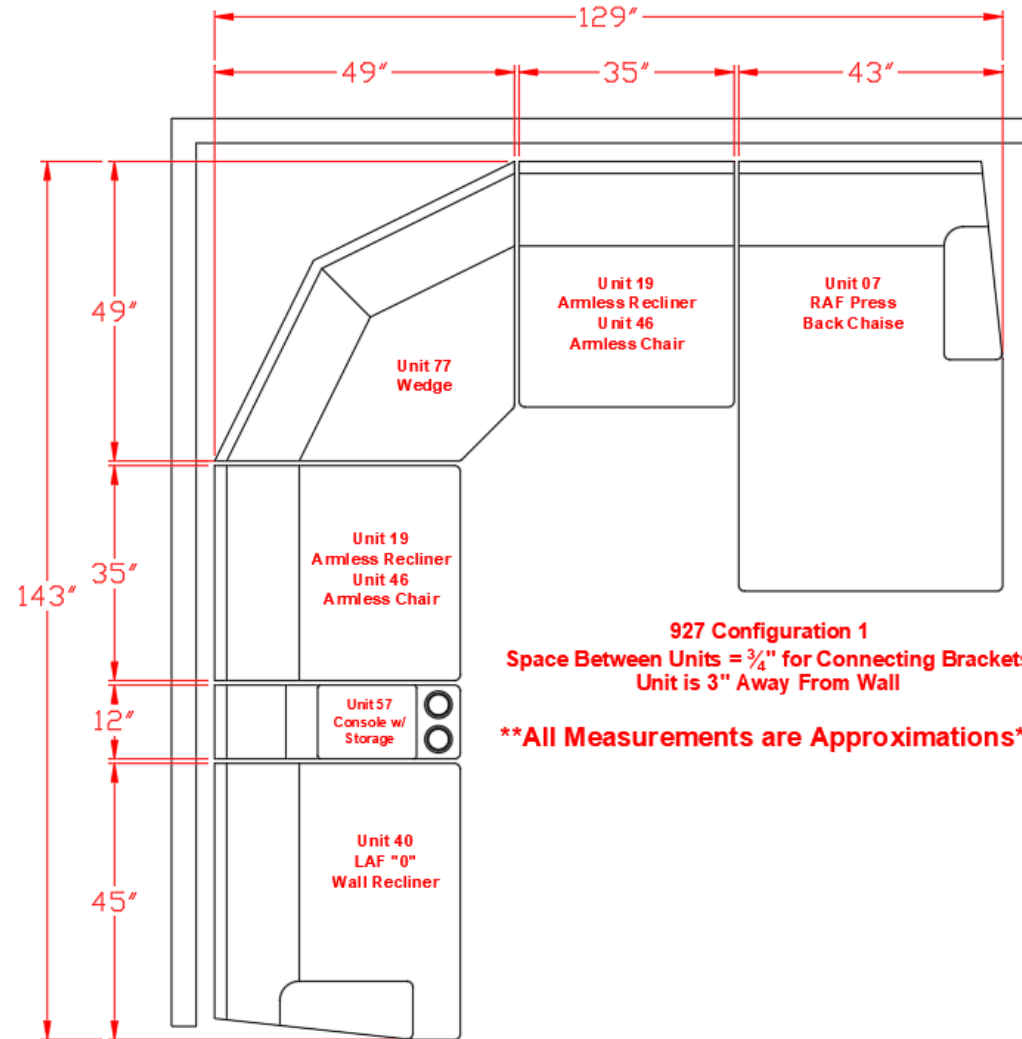

# 9270540

Call Out	Description
● (Red)	Blown Fiber
● (Yellow)	Cushion Chaise Pad - top Pad
● (Green)	Cushion Foam
● (Yellow)	KD Component
● (Blue)	Cover

*Signature*  
DESIGN  
BY **ASHLEY**®

40

425

396

108

149

426

101

105

214

134

*Signature*  
DESIGN  
BY **ASHLEY**®

# 927 SECTIONAL DIMENSIONS 6 PIECE CONFIGURATION

927 Configuration 1  
Space Between Units =  $\frac{3}{4}$ " for Connecting Brackets  
Unit is 3" Away From Wall

**\*\*All Measurements are Approximations\*\***

# 927 SECTIONAL DIMENSIONS 6 PIECE CONFIGURATION

927 Configuration 2  
Space Between Units =  $\frac{3}{4}$ " for Connecting Brackets  
Unit is 3" Away From Wall

**\*\*All Measurements are Approximations\*\***